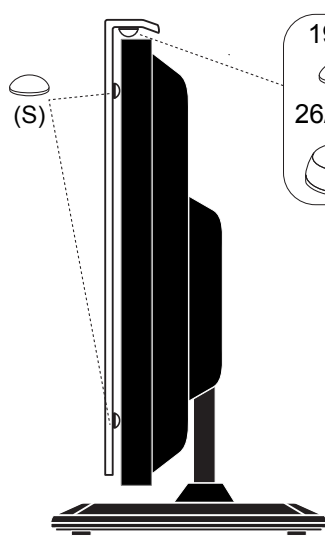

Content of Product

PL-BLU
Anti-Blue Light
Screen Filter

Microfibre
cloth

19" to 24" (S) X 8

26/27" to 65" (S) X 4

Double sided
Self-adhesive
Silicon straps
X 4 (L) X 4

Installation instruction

Illustration A - side view

Illustration B - top view

Illustration C - inside view

- 1.) Carefully remove inner packaging material.
- 2.) Position (S) to the inside and at the corner of the product. where it contacts with the frame of the intended equipment, see illustration C.
- 3.) Position (S) or (L) accordingly to the bottom of the product's hanging arm, where it contacts with the top of the intended equipment, see illustration B.
- 4.) Position the product on the top of the intended equipment, and adjust the product to cover the whole screen area, see illustration A.
- 5.) Apply Double sided self-adhesive silicon straps to secure the product on the frame of the intended equipment, see illustration C.

Due to the different shape of the intended equipment, it is possible that the product cannot be sitting up-right at a perfect angle with the intended equipment and may remain slightly tilted. It does not interfere with the product's performance.