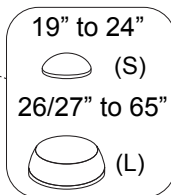

Content of Product

PL-BLU
Anti-Blue Light
Screen Filter

Microfibre
cloth

19" to 24" (S) X 8

26/27" to 65" (S) X 4

Double sided
Self-adhesive
Silicon straps
X 4 (L) X 4

Installation instruction

Illustration A - side view

Illustration B - top view

Illustration C - inside view

- 1.) Carefully remove inner packaging material.
- 2.) Position (S) to the inside and at the corner of the product. where it contacts with the frame of the intended equipment, see illustration C.
- 3.) Position (S) or (L) accordingly to the bottom of the product's hanging arm, where it contacts with the top of the intended equipment, see illustration B.
- 4.) Position the product on the top of the intended equipment, and adjust the product to cover the whole screen area, see illustration A.
- 5.) Apply Double sided self-adhesive silicon straps to secure the product on the frame of the intended equipment, see illustration C.