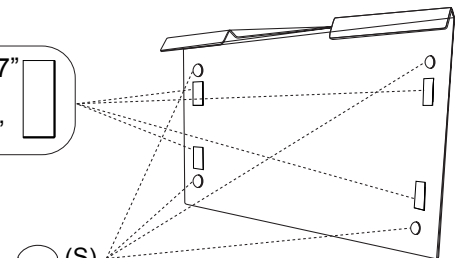

Content of Product

PL-BLU
Anti-Blue Light
Screen Filter

Microfibre
cloth

19" to 24" (S) X 8

26/27" to 65" (S) X 4

Double sided
Self-adhesive
Silicon straps
X 4 (L) X 4

Installation instruction

Illustration A - side view

Illustration B - top view

Illustration C - inside view

- 1.) Carefully remove inner packaging material.
- 2.) Position (S) to the inside and at the corner of the product. where it contacts with the frame of the intended equipment, see illustration C.
- 3.) Position (S) or (L) accordingly to the bottom of the product's hanging arm, where it contacts with the top of the intended equipment, see illustration B.
- 4.) Position the product on the top of the intended equipment, and adjust the product to cover the whole screen area, see illustration A.
- 5.) Apply Double sided self-adhesive silicon straps to secure the product on the frame of the intended equipment, see illustration C.

Due to the different shape of the intended equipment, it is possible that the product cannot be sitting up-right at a perfect angle with the intended equipment and may remain slightly tilted. It does not interfere with the product's performance.