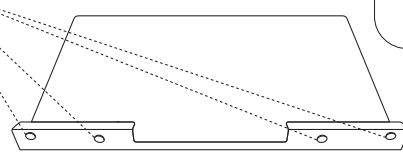

Content of Product

PL-BLU
Anti-Blue Light
Screen Filter

Microfibre
cloth

19" to 24" (S) X 8

26/27" to 65" (S) X 4

Double sided
Self-adhesive
Silicon straps
X 4 (L) X 4

Installation instruction

Illustration A - side view

Illustration B - top view

Illustration C - inside view

- 1.) Carefully remove inner packaging material.
- 2.) Position (S) to the inside and at the corner of the product. where it contacts with the frame of the intended equipment, see illustration C.
- 3.) Position (S) or (L) accordingly to the bottom of the product's hanging arm, where it contacts with the top of the intended equipment, see illustration B.
- 4.) Position the product on the top of the intended equipment, and adjust the product to cover the whole screen area, see illustration A.
- 5.) Apply Double sided self-adhesive silicon straps to secure the product on the frame of the intended equipment, see illustration C.

Due to the different shape of the intended equipment, it is possible that the product cannot be sitting up-right at a perfect angle with the intended equipment and may remain slightly tilted. It does not interfere with the product's performance.